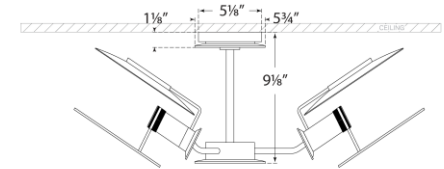

SPEC SHEET

Osiris Medium Reflector Semi-Flush Mount

Item # TOB 4290HAB-L

Designer: Thomas O'Brien

Height: 9"

Width: 25"

Canopy: 5.75" Round

Finishes: BZ/HAB, HAB, PN

Shade Treatments: L

Socket: 3 - E26 Keyless

Wattage: 3 - 40 A

Front View

Bottom View